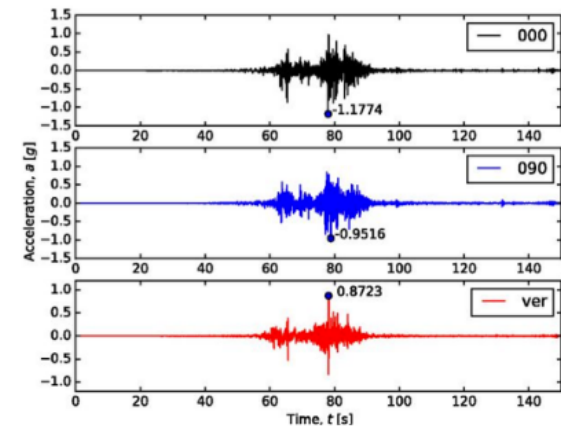

GROUND MOTION AND RESPONSE SPECTRA (SEDDON)

- Depth: 9 miles
- Largest amount of energy released was at Seddon, 62 miles north of epicentre
- 20,000 aftershocks (as at November 2017)
- 13m gallons of product protected in Onguard tanks
- 20-40% of total storage was lost, all in non-Onguard tanks