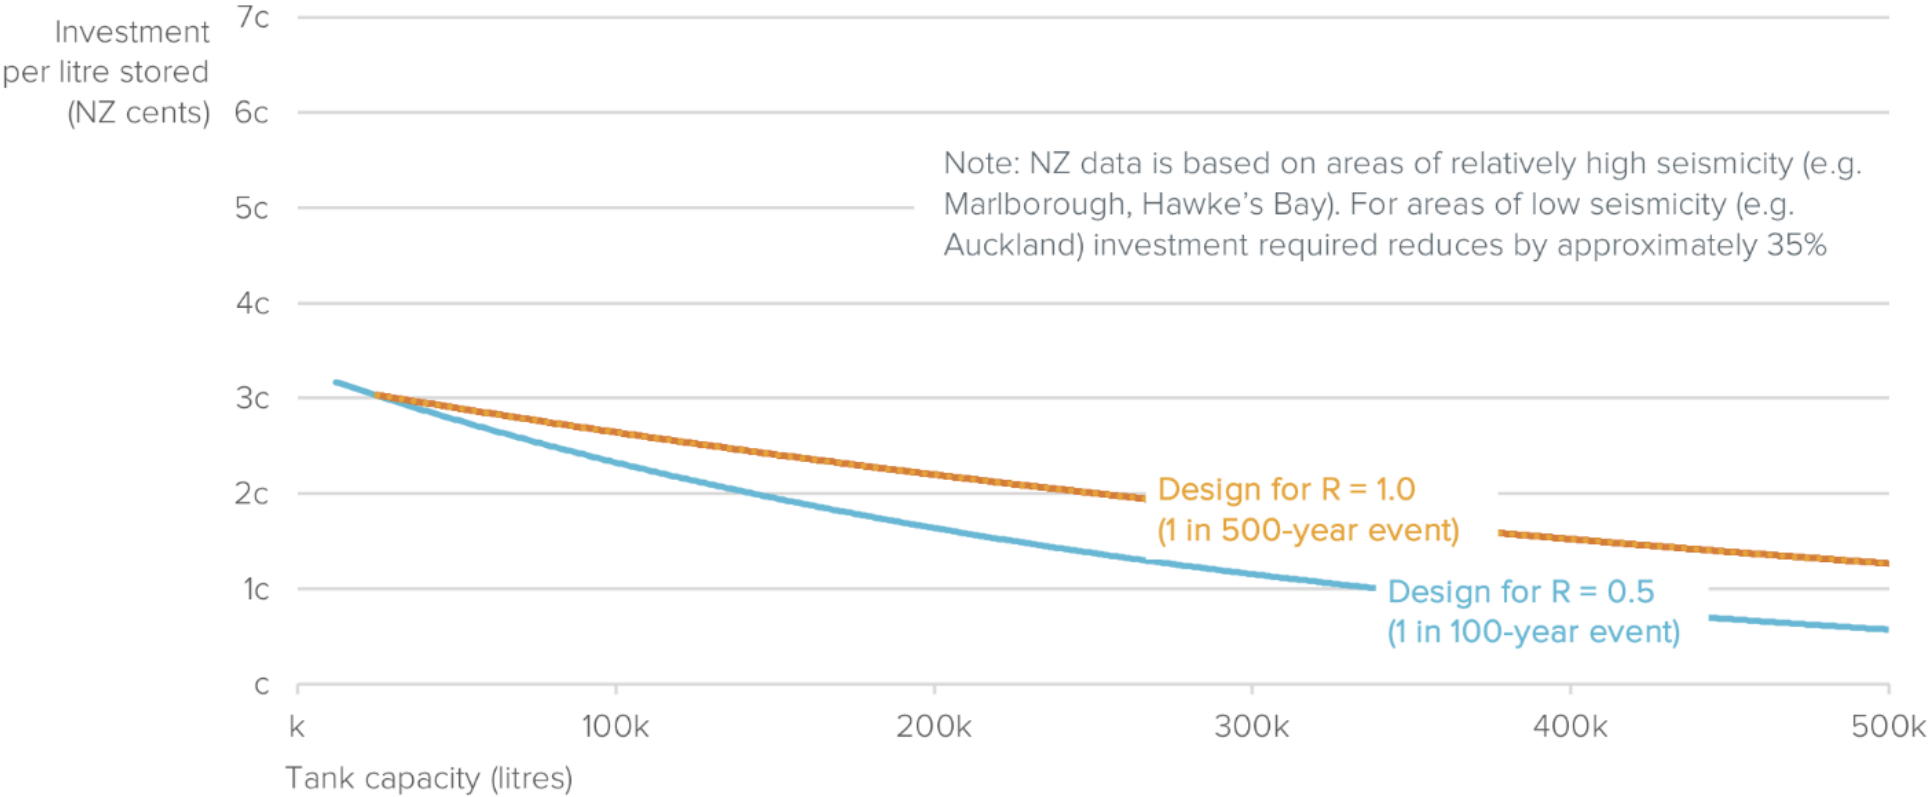

TYPICAL INVESTMENT REQUIRED PER YEAR, BASED ON INVESTMENT SPREAD OVER FIVE YEARS