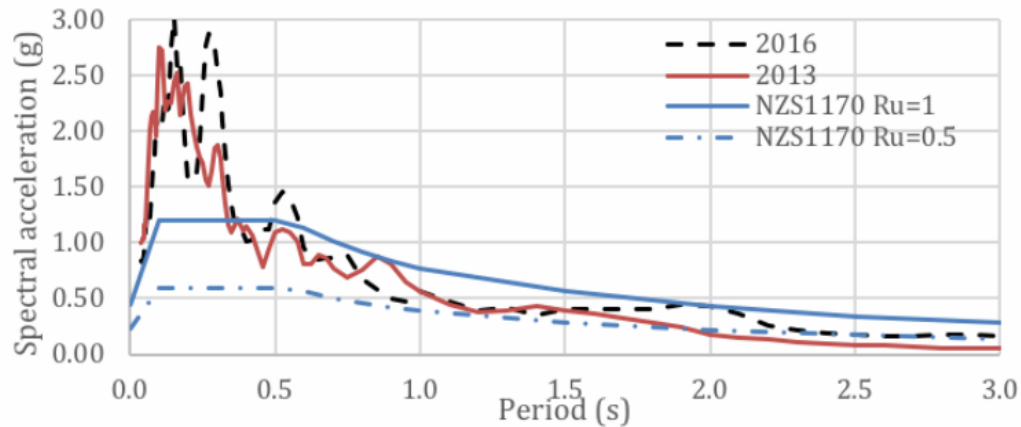

**WORLD-FIRST, WORLD-CLASS
AND WORLD-LEADING**

EARTHQUAKE DAMAGE

EARTHQUAKE DAMAGE

EARTHQUAKE DAMAGE

LAB TESTED. EARTHQUAKE PROVEN.

TRADITIONAL...THE PAST

- Tank design guidelines are derived from building codes. They are based on life safety, not property protection!
- Codes encourage property damage as a method of energy dissipation!

GROUND MOTION AND RESPONSE SPECTRA (SEDDON)

- Depth: 9 miles
- Largest amount of energy released was at Seddon, 62 miles north of epicentre
- 20,000 aftershocks (as at November 2017)
- 13m gallons of product protected in Onguard tanks
- 20-40% of total storage was lost, all in non-Onguard tanks